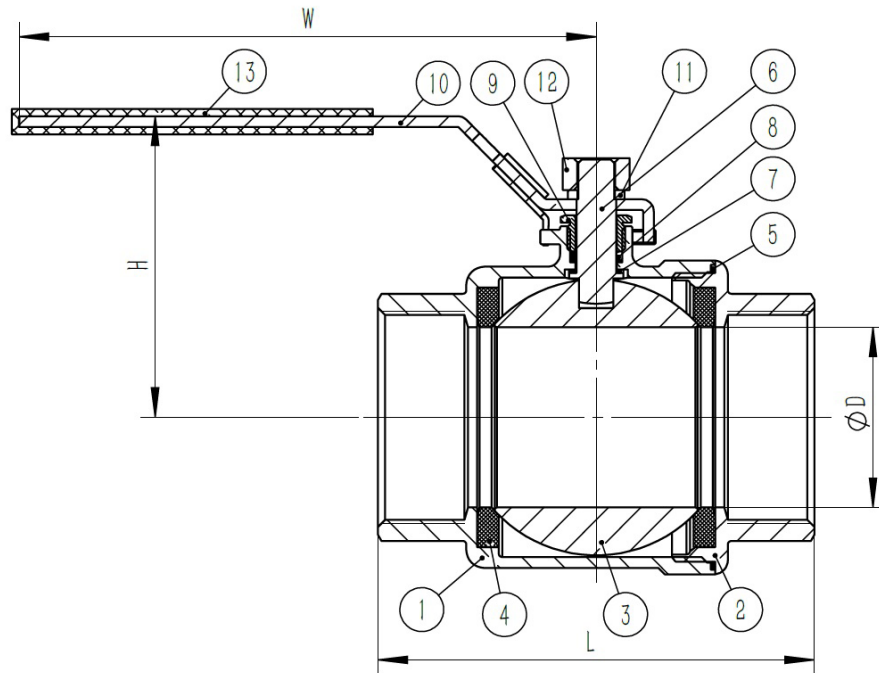

nikal

STEELS

2 PIECE BALL VALVE FULL BORE
DATA SHEET

	D	L	H	W
1/4"	11.6	49.0	48.0	95.0
3/8"	12.7	49.0	48.0	95.0
1/2"	15.0	57.0	48.5	95.0
3/4"	20.0	65.0	54.5	108.0
1"	25.0	77.0	58.0	108.0
1 1/4"	32.0	90.0	70.5	130.0
1 1/2"	38.0	98.0	76.0	130.0
2"	50.0	121.0	96.0	165.0
2 1/2"	65.0	145.0	125.0	215.0
3"	80.0	166.0	136.0	215.0
4"	100.0	198.0	165.0	270.0